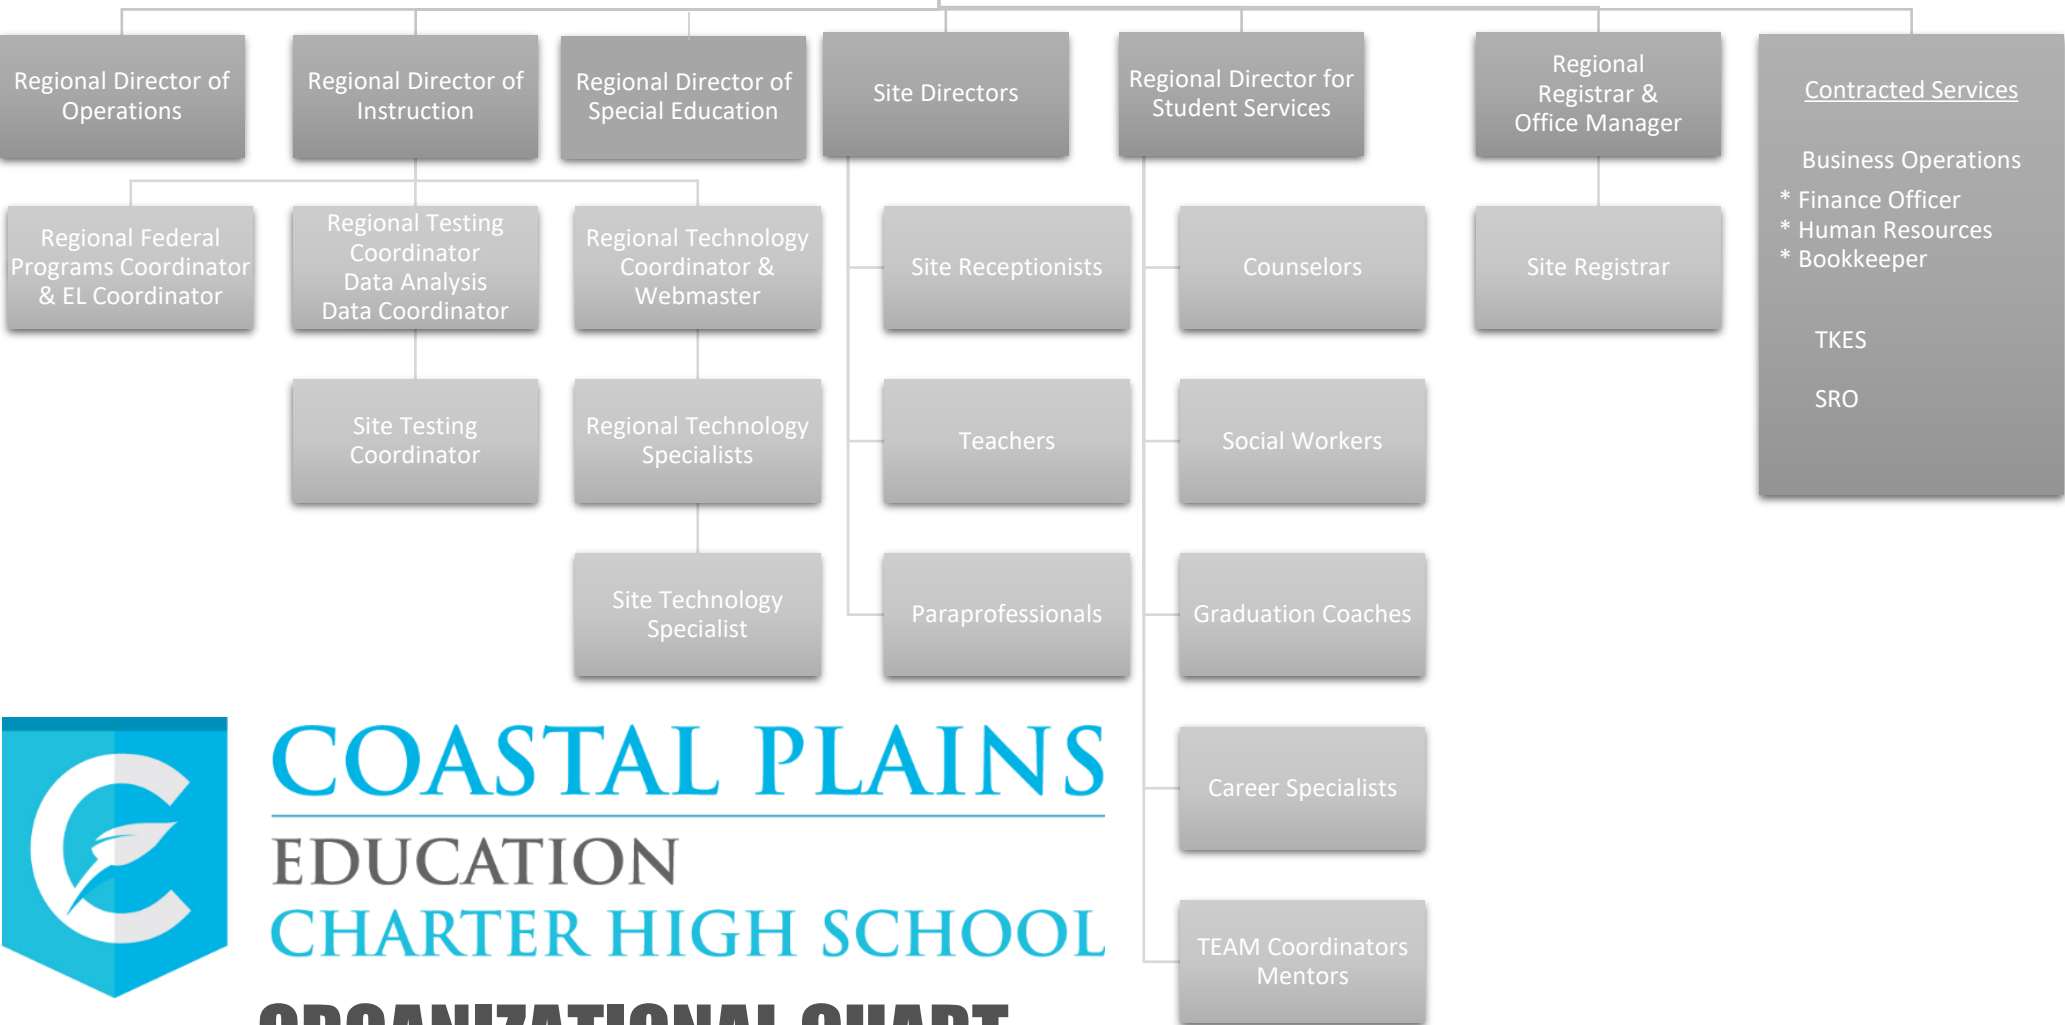

Governance Board

Superintendent

COASTAL PLAINS
EDUCATION
CHARTER HIGH SCHOOL

ORGANIZATIONAL CHART